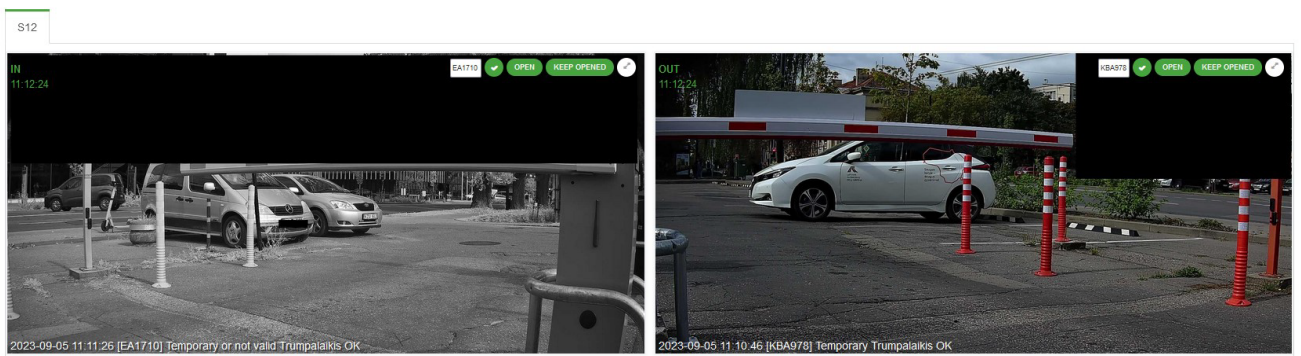

# Integration Options

- Management - through any web browser, live camera feed;
- One click system;
- Real-time event updates; Continuous/short-term customer control;
- Manual remote barrier control;
- Unlimited license for license plate recognition;
- Unlimited number of program users;
- Controls these devices: barriers, cameras, LED displays, information terminals, GSM controllers, automatic payment terminals, etc.